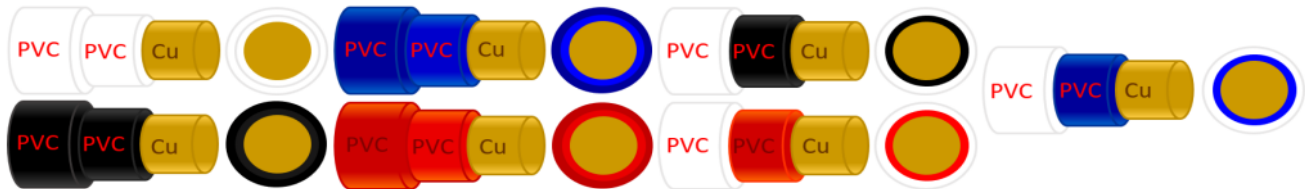

# PVC POWER CABLES

AUSTRALIA PACIFIC ELECTRIC CABLES

PVC Insulated, PVC Sheathed,  
Single core, Double Insulated  
1.0 to 16mm<sup>2</sup> 450 / 750 V to AS 5000.2

**Conductor:** annealed copper.

**Insulation:** PVC V90

**Sheath:** PVC 3V90  
compounds for continuous  
conductor temperature of  
90°C.

**Standard Colours**

**Core:** Red or Black.

**Sheath:** White  
(1mm avail in White/White)

Nominal Conductor area mm <sup>2</sup>	Average Insulation mm	Approx. mm	Approx. overall mm	Approx. mass kg/100m	Product Code
1.0	0.6	0.8	4.1	2.9	VVM113
1.5	0.6	0.8	4.4	3.5	VVM105
2.5	0.7	0.8	5.2	5.2	VVM205
4.0	0.8	0.9	6.1	7.7	VVM004
6.0	0.8	0.9	6.7	10.0	VVM006
10.0	1.0	0.9	8.1	15.6	VVM010
16.0	1.0	1.0	9.3	22.7	VVM016

**6.0 to 35mm<sup>2</sup> 0.6/1kv to AS 5000.1 Insulation & sheath: PVC V90**

The below items are available in our Perth Distribution Centre. Various colour options are available.

Nominal Conductor area mm <sup>2</sup>	Average Insulation thickness mm	Average sheath thickness mm	Approx. overall diameter mm	Approx. mass kg/100m	Product Code
6.0	1.0	1.4	8.2	12.3	VVM0065K1
10.0	1.0	1.4	9.1	17.2	VVM0105K1
16.0	1.0	1.4	10.1	24.0	VVM0165K1
25.0	1.2	1.4	12.0	35.6	VVM025
35.0	1.2	1.4	13.1	46.5	VVM035